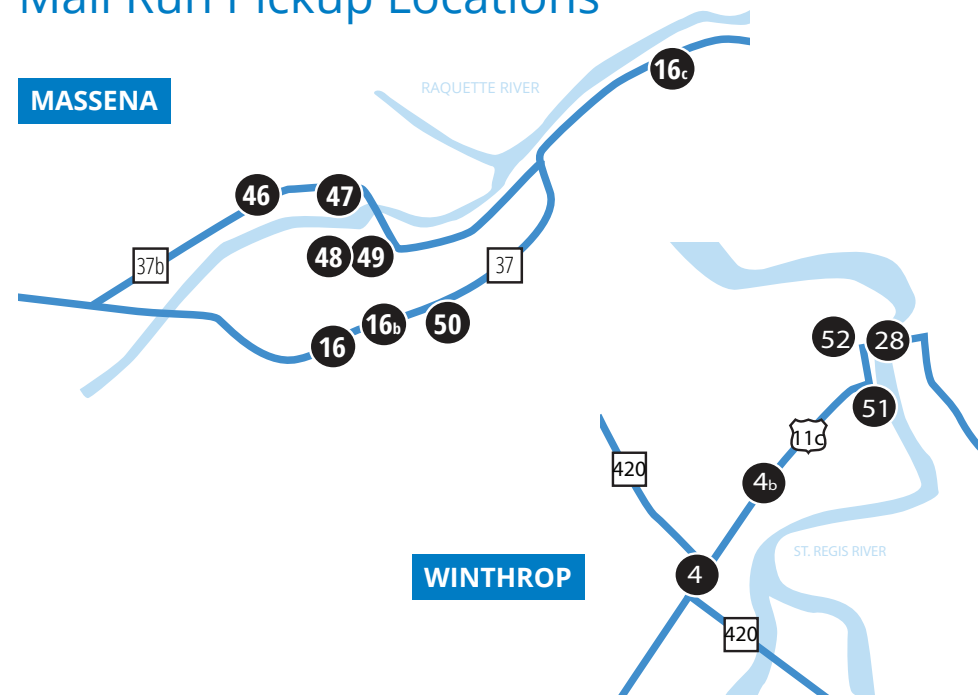

St. Lawrence Centre Mall Run

TU & TH | AM	ARRIVE	DEPART
Winthrop Agway (4)	<i>START</i>	9:42am
Tri-Town Arena (4B)	9:45am	9:45am
LBSH Sr. Housing (51)	9:50am	9:50am
Tri-Town IGA (28)	9:55am	9:57am
Badenhausen Library (52)	9:57am	9:58am
Senior Housing (50)	10:20am	10:20am
Grassmere Apts. (49)	10:25am	10:25am
Laurel Terrance (48)	10:27am	10:27am
Town Hall (47)	10:30am	10:30am
Hospital (46)	10:35am	10:35am
Hart Haven Plaza (16a)	10:40am	10:40am
Walmart (16b)	10:45am	10:45am
Massena Mall (16c)	11:00am	<i>END</i>

TU & TH | PM	ARRIVE	DEPART
Massena Mall (16c)	<i>START</i>	12:45pm
Walmart (16b)	1:00pm	1:00pm
Hart Haven Plaza (16a)	1:05pm	1:05pm
Hospital (46)	1:10pm	1:10am
Town Hall (47)	1:15pm	1:15pm
Laurel Terrance (48)	1:20pm	1:20pm
Grassmere Apts. (49)	1:25pm	1:25pm
Senior Housing (50)	1:30pm	1:30pm
Badenhausen Library (52)	1:50pm	1:50pm
Tri-Town IGA (28)	1:52pm	1:52pm
LBSH Sr. Housing (51)	1:55pm	1:55pm
Tri-Town Arena (4B)	2:00pm	2:00pm
Winthrop Agway (4)	2:05pm	<i>END</i>

Mall Run Pickup Locations